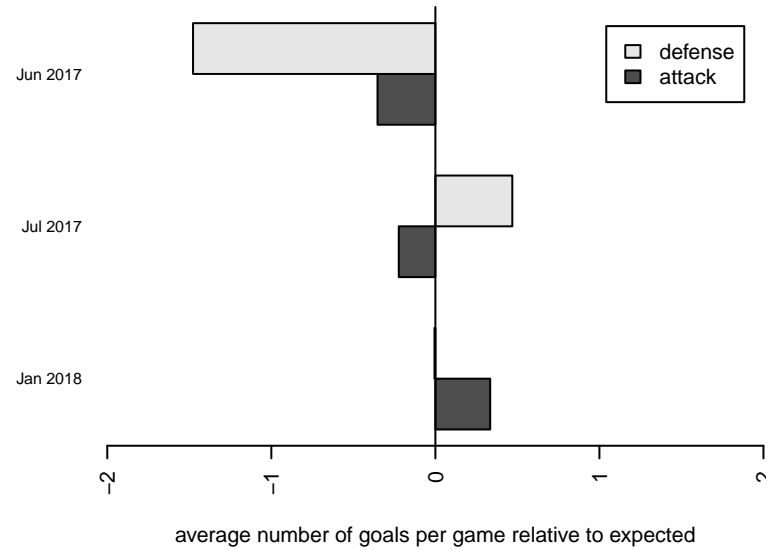

Performance relative to 13 month average