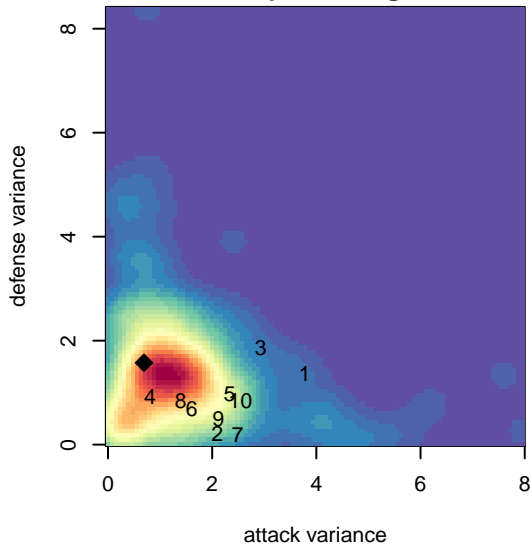

# Seattle United Shoreline Blue G02

Seattle United Regional  
 Seattle, WA  
 G02 total strength=1437  
 attack=10.01 defense=8.24  
 fall league = NPSL Div 1 (02) U16

alt names used:  
 Seattle United G02 Shoreline Blue  
 Seattle United Shoreline G02 Blue  
 SU Shoreline Blue G02  
 Seattle United SH G02 Blue

Venues played:  
 2017 Skagit Firecracker Div. 1 U16  
 2017 Seattle Cup GU16  
 2017 Crossfire Select U16 Gold  
 2017 NPSL Division 1 (02) U16

**Seattle United Shoreline Blue G02**  
 Dots are actual minus expected GF (blue circles) and GA (red triangles).  
 Blue line is smoothed change in attack strength. Red is smoothed change in defense strength.

**attack and defense variance (black dot)  
relative to other teams  
and top 10 in region**

**attack and defense rating  
relative to others at age  
and all opponents in last 13 months**

**Performance relative to 13 month average**