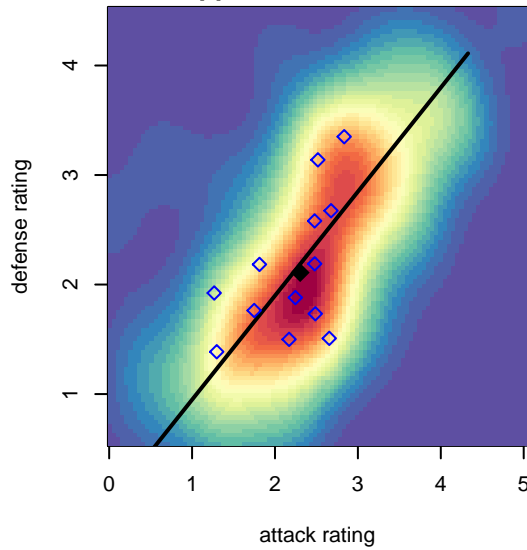

# Seattle United Shoreline Blue G02

Seattle United Regional  
 Seattle, WA  
 G02 total strength=1437  
 attack=10.01 defense=8.24  
 fall league = NPSL Div 1 (02) U16

alt names used:  
 Seattle United G02 Shoreline Blue  
 Seattle United Shoreline G02 Blue  
 SU Shoreline Blue G02  
 Seattle United SH G02 Blue

Venues played:  
 2017 Skagit Firecracker Div. 1 U16  
 2017 Seattle Cup GU16  
 2017 Crossfire Select U16 Gold  
 2017 NPSL Division 1 (02) U16

**Seattle United Shoreline Blue G02**  
 Dots are actual minus expected GF (blue circles) and GA (red triangles).  
 Blue line is smoothed change in attack strength. Red is smoothed change in defense strength.

**attack and defense variance (black dot)  
relative to other teams  
and top 10 in region**

**attack and defense rating  
relative to others at age  
and all opponents in last 13 months**

**Performance relative to 13 month average**