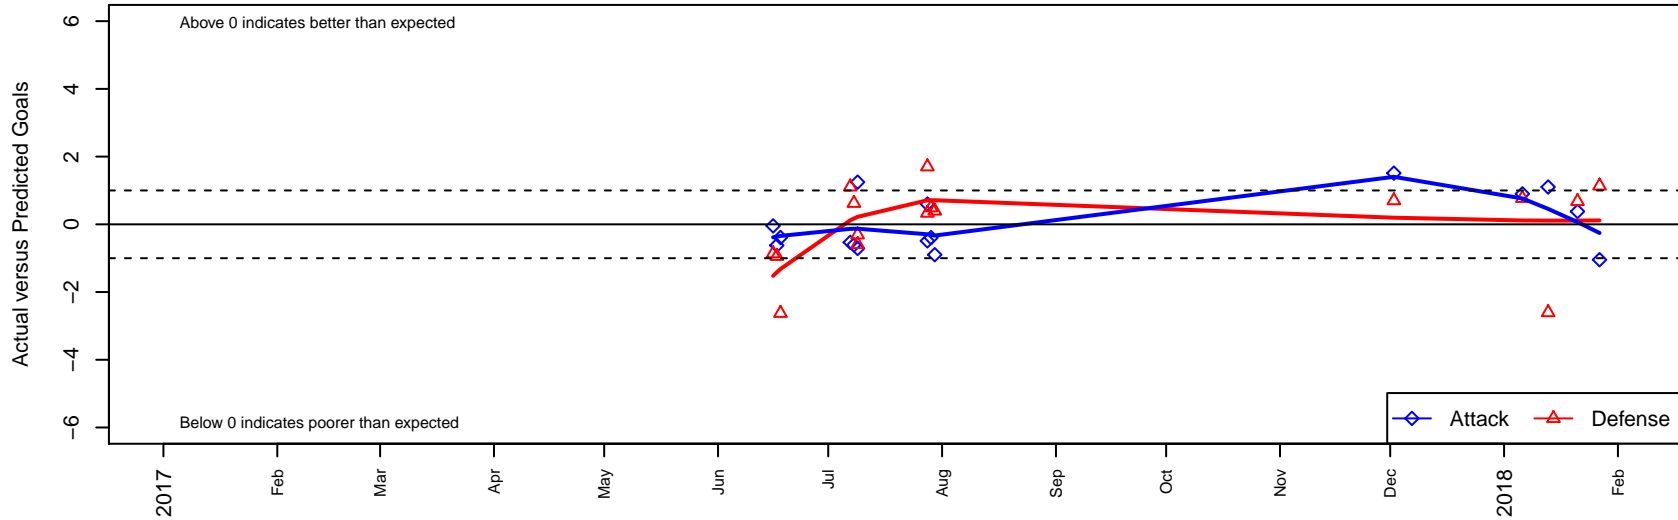

# Seattle United Shoreline Blue G02

Seattle United Regional  
 Seattle, WA  
 G02 total strength=1437  
 attack=10.01 defense=8.24  
 fall league = NPSL Div 1 (02) U16

alt names used:  
 Seattle United G02 Shoreline Blue  
 Seattle United Shoreline G02 Blue  
 SU Shoreline Blue G02  
 Seattle United SH G02 Blue

Venues played:  
 2017 Skagit Firecracker Div. 1 U16  
 2017 Seattle Cup GU16  
 2017 Crossfire Select U16 Gold  
 2017 NPSL Division 1 (02) U16

**Seattle United Shoreline Blue G02**  
 Dots are actual minus expected GF (blue circles) and GA (red triangles).  
 Blue line is smoothed change in attack strength. Red is smoothed change in defense strength.

**attack and defense variance (black dot)  
relative to other teams  
and top 10 in region**

**attack and defense rating  
relative to others at age  
and all opponents in last 13 months**

**Performance relative to 13 month average**