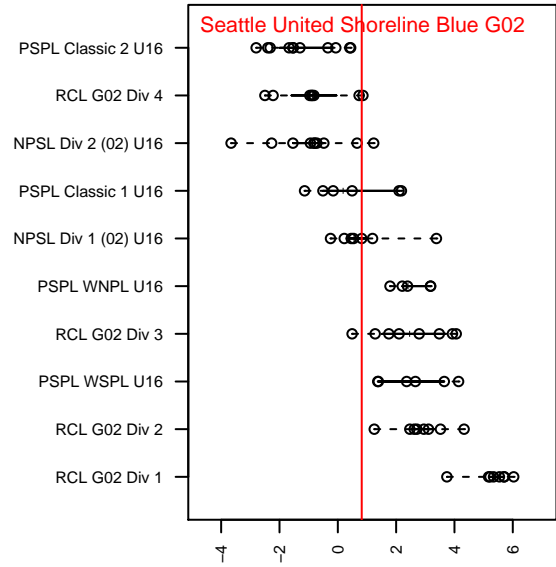

# Seattle United Shoreline Blue G02

Seattle United Regional  
 Seattle, WA  
 G02 total strength=1437  
 attack=10.01 defense=8.24  
 fall league = NPSL Div 1 (02) U16

alt names used:  
 Seattle United G02 Shoreline Blue  
 Seattle United Shoreline G02 Blue  
 SU Shoreline Blue G02  
 Seattle United SH G02 Blue

Venues played:  
 2017 Skagit Firecracker Div. 1 U16  
 2017 Seattle Cup GU16  
 2017 Crossfire Select U16 Gold  
 2017 NPSL Division 1 (02) U16

**Seattle United Shoreline Blue G02**  
 Dots are actual minus expected GF (blue circles) and GA (red triangles).  
 Blue line is smoothed change in attack strength. Red is smoothed change in defense strength.

**attack and defense variance (black dot)  
relative to other teams  
and top 10 in region**

**attack and defense rating  
relative to others at age  
and all opponents in last 13 months**

**Performance relative to 13 month average**