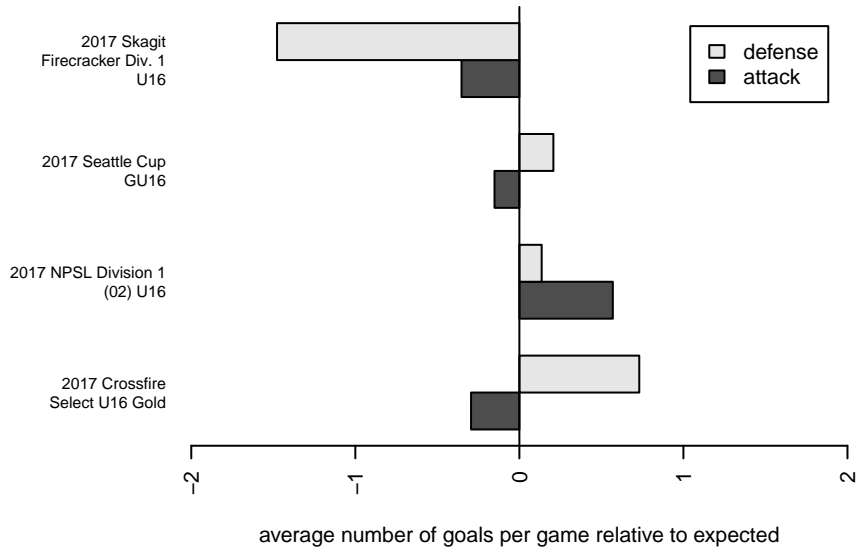

# Seattle United Shoreline Blue G02

Seattle United Regional  
 Seattle, WA  
 G02 total strength=1437  
 attack=10.01 defense=8.24  
 fall league = NPSL Div 1 (02) U16

alt names used:  
 Seattle United G02 Shoreline Blue  
 Seattle United Shoreline G02 Blue  
 SU Shoreline Blue G02  
 Seattle United SH G02 Blue

Venues played:  
 2017 Skagit Firecracker Div. 1 U16  
 2017 Seattle Cup GU16  
 2017 Crossfire Select U16 Gold  
 2017 NPSL Division 1 (02) U16

**Seattle United Shoreline Blue G02**  
 Dots are actual minus expected GF (blue circles) and GA (red triangles).  
 Blue line is smoothed change in attack strength. Red is smoothed change in defense strength.

**attack and defense variance (black dot)  
relative to other teams  
and top 10 in region**

**attack and defense rating  
relative to others at age  
and all opponents in last 13 months**

**Performance relative to 13 month average**